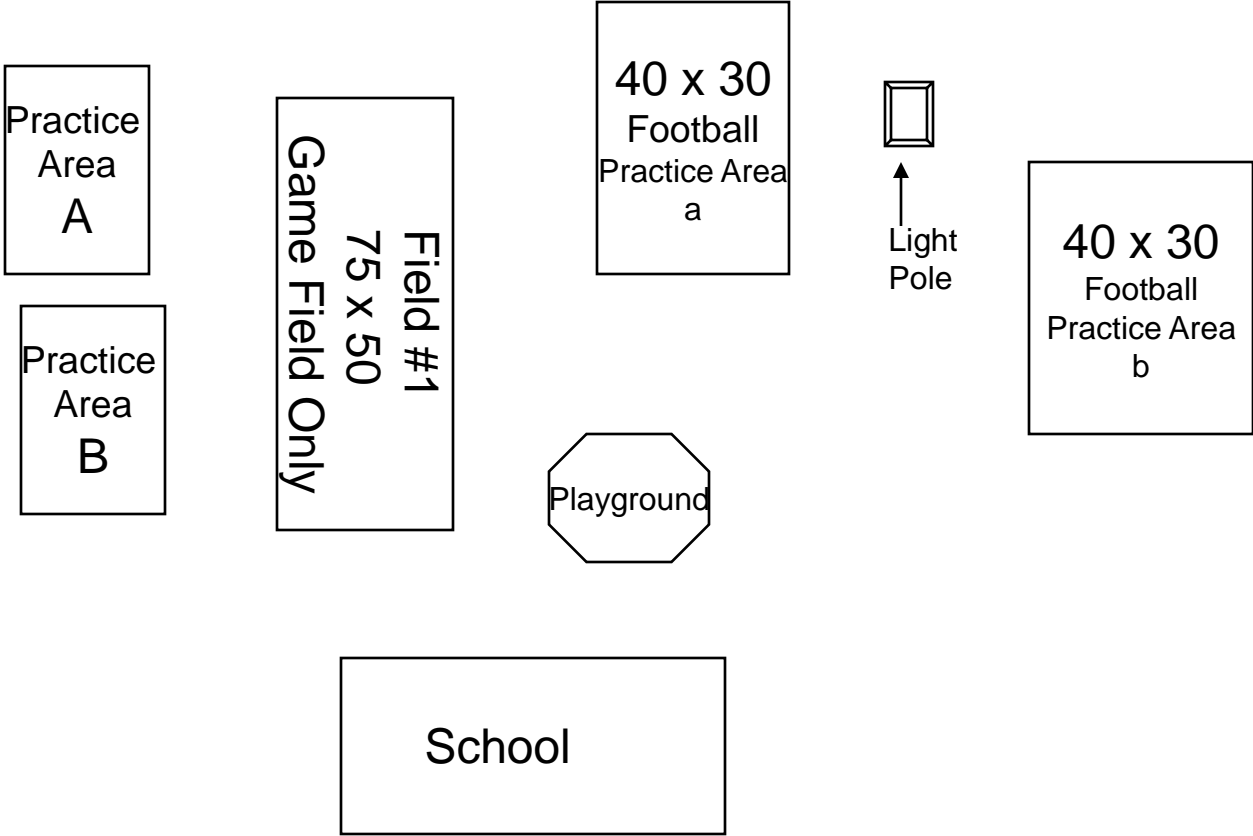

WIDEWATER ES