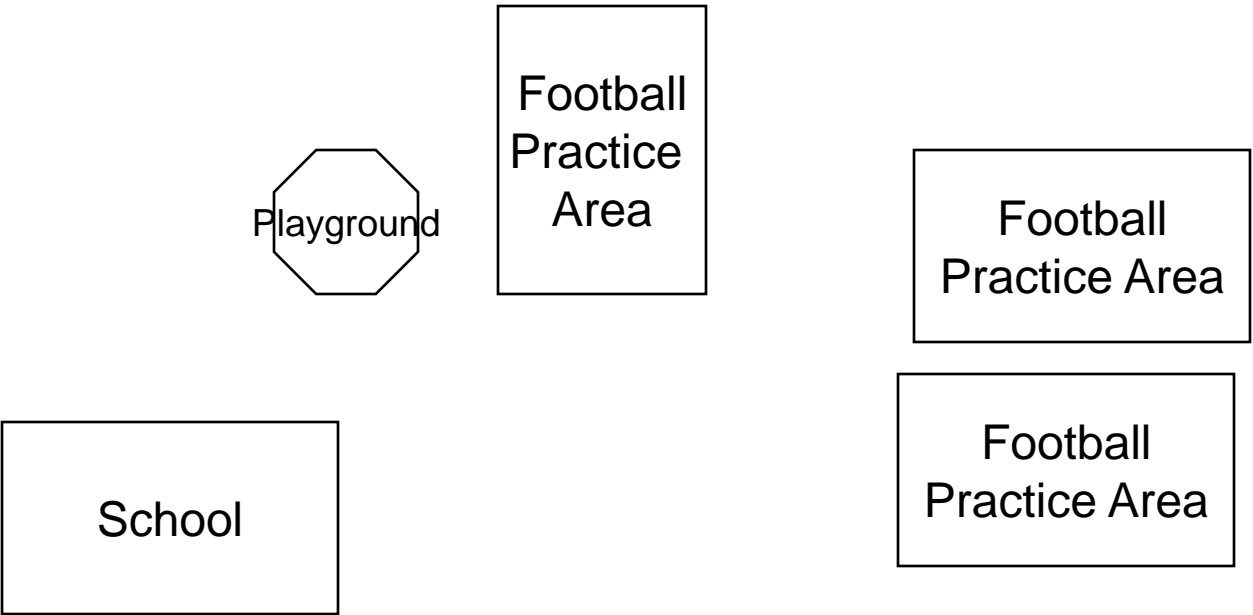

Football
Practice Area
T, Th & S Only

Ball
Field

MELCHERS COMPLEX

50 x 30
Game Field
3

50 x 30
Game Field
2

U10
Game
Field
#1

HARTWOOD ES

Rocky Run ES

Football Field
Games Only

School

Football
Practice
Area C

Football
Practice
Area D

Football
Practice
Area E

Ball Field

Football
Practice
Area B

Football
Practice
Area A